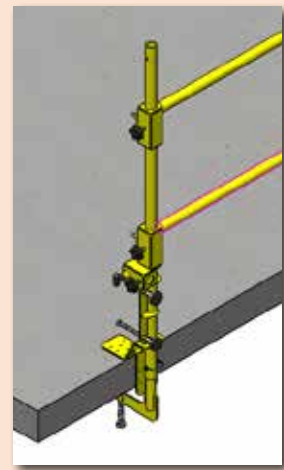

Key Features

- **3 bases in 1 great system:** Low Edge, Parapet & Slab Overhang Clamp
- Rail height is fully adjustable
- Compatible with both steel RaptorRail™ and wood railing with optional bracket
- Quick attach/release rails for easy setup and removal
- Each upright weighs only 25 LBS
- Compliance comes standard: **OSHA 1926.502[b]**