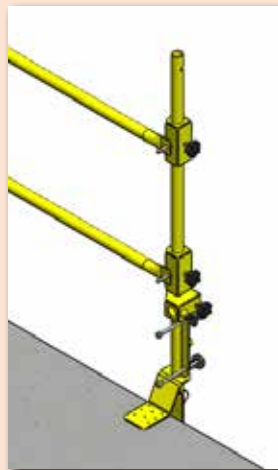

Key Features

- **3 bases in 1 great system:** Low Edge, Parapet & Slab Overhang Clamp
- Rail height is fully adjustable
- Compatible with both steel RaptorRail™ and wood railing with optional bracket
- Quick attach/release rails for easy setup and removal
- Each upright weighs only 25 LBS
- Compliance comes standard: **OSHA 1926.502[b]**