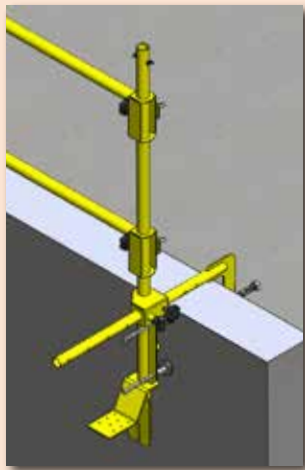

TEMPORARY FALL PROTECTION ALL-IN-ONE

ADAPTABLE & FAST TEMPORARY FALL PROTECTION

Versatility to get the job done.

The All-In-One™ railing kit is the last system you will ever need to buy. You can install it on flat/low edges, over gravel stops, on parapet walls, and even on concrete slab overhangs. The post can accept either RaptorRail™ metal rails or can be ordered with lumber rail options. The railing brackets can be adjusted vertically and rotated around the post, so setting up corners and unusual geometries is simple. The All-In-One can be used to keep you safe on various applications, including low edge with a gravel stop, parapet walls up to 24" and slab overhangs. When you're all done, the base and parapet clamp store in one convenient piece.

Key Features

- **3 bases in 1 great system:** Low Edge, Parapet & Slab Overhang Clamp
- Rail height is fully adjustable
- Compatible with both steel RaptorRail™ and wood railing with optional bracket
- Quick attach/release rails for easy setup and removal
- Each upright weighs only 25 LBS
- Compliance comes standard: **OSHA 1926.502[b]**