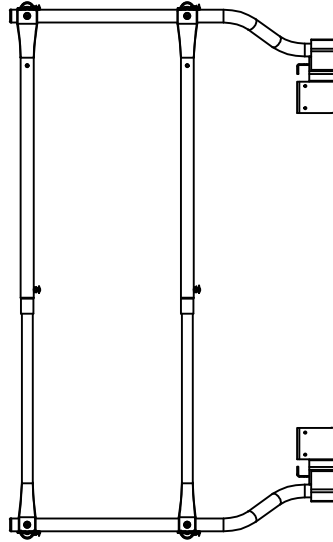

1 2 3 4

A

B

A

B

1

2

3

4

1345 TANEY STREET
NORTH KANSAS CITY, MO 64116
(T) 888-990-2990
(P) 816-471-1349
SALES@LEADINGEDGESAFETY.NET
©2016 LEADING EDGE SAFETY, LLC

48" X 48" Skylight Guardrail

Scale: NTS

DWG: PRS-SL-48x48

Rev. Issued/Rev'd By: M.S.S.