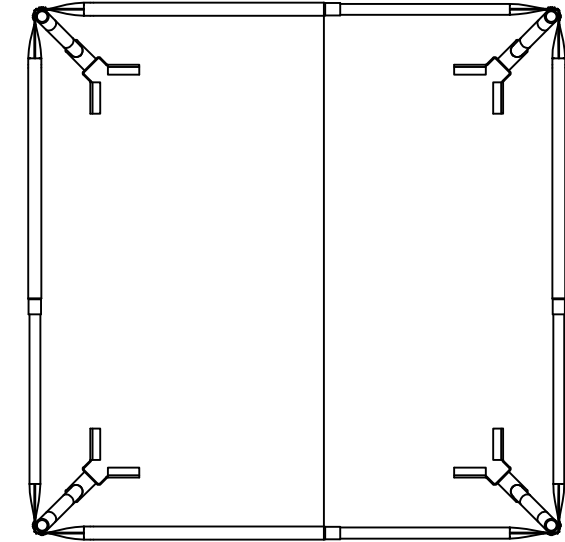

1 2 3 4

A

B

A

B

1

2

3

4

1345 TANEY STREET
NORTH KANSAS CITY, MO 64116
(T) 888-990-2990
(P) 816-471-1349
SALES@LEADINGEDGESAFETY.NET
©2016 LEADING EDGE SAFETY, LLC

48" X 48" Skylight Guardrail

Scale: NTS

DWG: PRS-SL-48x48

Rev. Issued/Rev'd By: M.S.S.