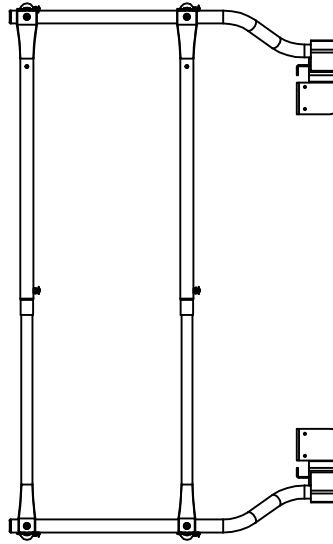

1 2 3 4

A

B

A

B

1

2

3

4

1345 TANEY STREET
NORTH KANSAS CITY, MO 64116
(T) 888-990-2990
(P) 816-471-1349
SALES@LEADINGEDGESAFETY.NET
©2016 LEADING EDGE SAFETY, LLC

48" X 48" Skylight Guardrail

Scale: NTS

DWG: PRS-SL-48x48

Rev. Issued/Rev'd By: M.S.S.